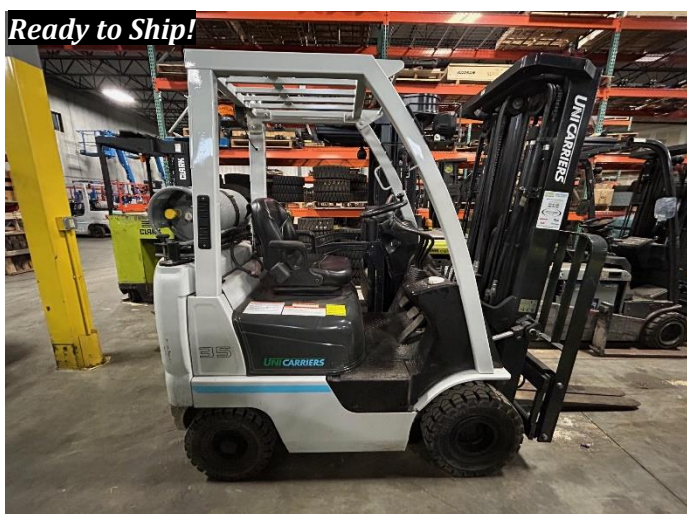

## Used Specials

**On Rent!**

04194 / 2019 Doosan BR20SP-7 / 240" T / 824 Hrs / \$33,980

**On Rent!**

11211 / 2015 Crown SP3520-30 / 276" T / 3,000 lb. / \$27,980

**On Rent!**

10112 / 2017 JLG E300AJP / 30' / E / 1xx Hrs / 500 lb. / \$49,850

**Ready to Ship!**

12633 / 2022 UniCarriers AF35 / 187" T / SSFP / 8xx Hrs / \$23,980

**On Rent!**

10323 / 2017 Clark ESX25 / 36V / 4xx Hrs / 188" T / SS / \$29,450

**Ready to Ship!**

09263 / 2017 UniCarriers AF35 / 187" T / Side Shifting Fork-Positioner / LPG / 4,158 Hrs / Good Tires & Appearance / \$19,750

03264 / 2016 UniCarriers AF50 / 187" T / 11,090 Hrs / \$15,650

**On Rent!**

08581 / 2013 Nissan TX40 / 203" T / SS / 2021 Battery / \$21,980

03244 / 1998 Clark CGP20 / 189" T / LPG / 7,186 Hrs / \$10,650

**On Rent!**

05568 / 2012 JLG E400AJPN / 1,xxx Hrs / 40' / 48V / \$39,850

12593 / 2016 JLG 1055 / 55' / Cab w/ Heat & AC / Outriggers / Solids (Two New) / As-Is Paint / 3,225 Hrs / \$132,950

**On Rent!**