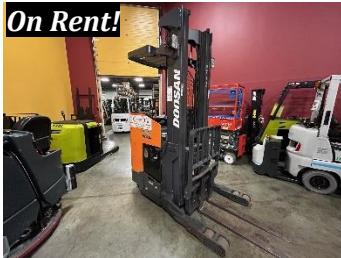

## Used Specials

**On Rent!**

04194 / 2019 Doosan BR20SP-7 / 240" T / 824 Hrs / \$33,980

**On Rent!**

11211 / 2015 Crown SP3520-30 / 276" T / 3,000 lb. / \$27,980

**On Rent!**

10112 / 2017 JLG E300AJP / 30' / E / 1xx Hrs / 500 lb. / \$49,850

**Ready to Ship!**

12633 / 2022 UniCarriers AF35 / 187" T / SSFP / 8xx Hrs / \$23,980

**On Rent!**

10323 / 2017 Clark ESX25 / 36V / 4xx Hrs / 188" T / SS / \$29,450

**Ready to Ship!**

09263 / 2017 UniCarriers AF35 / 187" T / Side Shifting Fork-Positioner / LPG / 4,158 Hrs / Good Tires & Appearance / \$19,750

**On Rent!**

05568 / 2012 JLG E400AJPN / 1,xxx Hrs / 40' / 48V / \$39,850

12593 / 2016 JLG 1055 / 55' / Cab w/ Heat & AC / Outriggers / Solids (Two New) / As-Is Paint / 3,225 Hrs / \$132,950

**On Rent!**