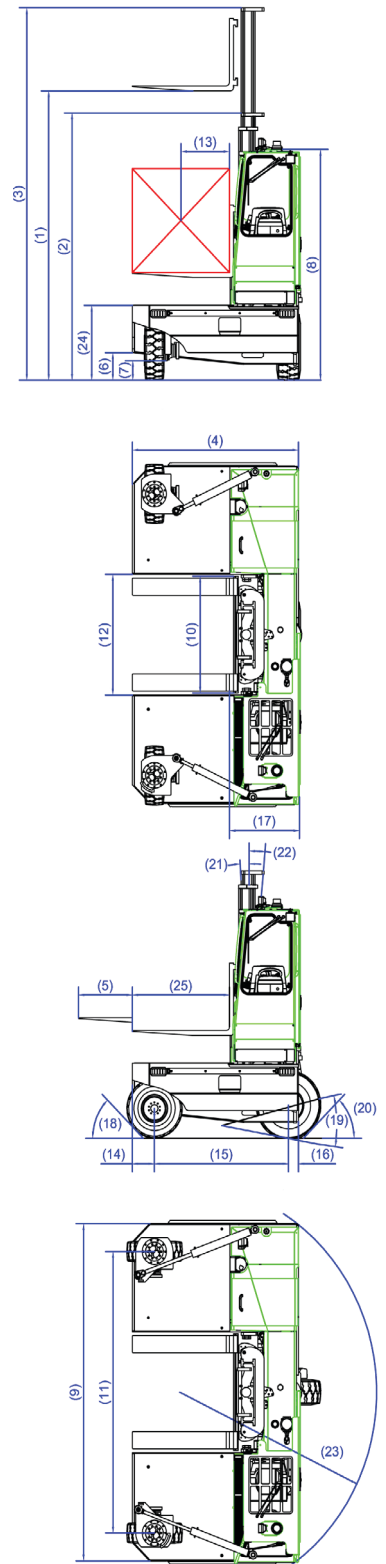

REF.	DESCRIPTION	C9000 SL	C10,000 SL	C12,000 SL
1a	Standard Lift Height		159"	
1b	Free Lift Height		0"	
2	Height Mast Closed		118"	
3	Max. (Mast raised)		204¾"	
4	Overall Length	80¾"	80¾"	88½"
5	Mast Travel	51"	51"	59"
6	Ground Clearance Under Mast		12"	
7	Ground Clearance to Center of Wheelbase		13"	
8	Height Over Cab (Without work lights)		106"	
9	Width		153½"	
10	Outside Spread of Fork Arms		53"	
11	Track Front		128¼"	
12	Frame Opening		55"	
13	Load Center Distance		23½"	
14	Overhang Front		10¾"	
15	Wheelbase	65"	65"	73"
16	Overhang Back		4¾"	
17	Length From Face of Fork		33½"	
18	Approach Angle		45°	
19	Ramp Angle		18°	
20	Departure Angle		45°	
21	Forward Tilt		3°	
22	Backward Tilt		5°	
23	Minimum Outside Radius		102"	
24	Platform Height (Optional 750mm)		33½"	
25	Platform Length	47"	47"	55"
A	Capacity	9000 lbs	10,000 lbs	12,000 lbs
B	Unladen Weight	21,650 lbs	21,825 lbs	22,490 lbs
C	Maximum Ground Speed		12 mph	
D	Gradeability		15%	
E	Deutz TCD 3.6 ltr / 4.3 ltr GM LPG		74 HP / 96 HP	
F	Electrics		12 Volt	
G	Fork Section 2" x 8" x	47"	47"	55"
H	27 x 10 - 12 Front Tire		OD 27" / Width 10"	
I	355 / 65 - 15 Rear Tire		OD 31" / Width 11½"	
J	Standard Color		Green & Gray	
K	Suspension Seat		KAB Model 116	

Features Include:

- Rubber Mounted Half-Open Cabin
- Multi-Directional Operation
- 3 Wheel Hydrostatic Drive
- Load Sensing Steering
- 4 Way Lever Positioning of Wheels
- Hydraulic Oil Cooler

Distributed by:

303 Concord Street
Greensboro
North Carolina 27406
Toll free: 1-877 COMBI 56
Tel: 336-378-8884
info@combilift.com

COMBi-SL

combilift.com