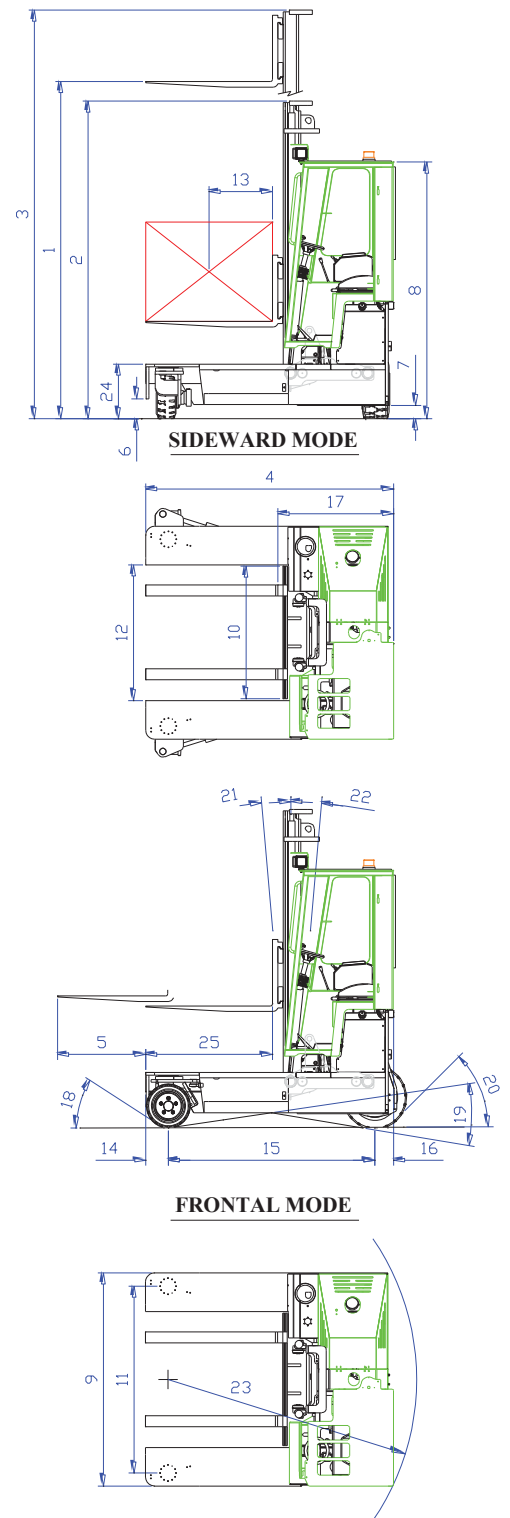

REF.	DESCRIPTION	C5000	C6000
1a	Standard Lift Height		159"
1b	Free Lift Height		0"
2	Height Mast Closed		104"
3	Max. (Mast Raised)		188"
4	Overall Length	75"	89"
5	Mast Travel	33½"	47½"
6	Ground Clearance Under Mast		6"
7	Ground Clearance to Wheelbase Center		5"
8	Height Over Cab or of Overhead Guard		92"
9	Width		76"
10	Outside Spread of Fork Arms		47"
11	Track Front		68"
12	Frame Opening		48"
13	Load Center Distance		24"
14	Overhang Front		8"
15	Wheel Base	60"	74"
16	Overhang Back		7"
17	Length from Face of Fork		43½"
18	Approach Angle		45°
19	Ramp Angle		17°
20	Departure Angle		45°
21	Forward Tilt		2°
22	Backward Tilt		4°
23	Minimum Outside Radius	75"	87"
24	Platform Height		19½"
25	Platform Length	31½"	45¼"
A	Capacity	5000 lbs	6000 lbs
B	Unladen Weight	10,350 lbs	10,800 lbs
C	Maximum Ground Speed		9 mph
D	Gradeability		10%
E	Kubota V1505-T Diesel / GM 3L Tier 4 LPG		32 HP/ 65 HP
F	Electrics		12 Volt
G	Fork Sections 1¾" x 6" x	31½"	45¼"
H	16 x 7 - 10.5 Front Tire		OD 16"/ Width 7"
I	23 x 10 - 12 Rear Tire		OD 23"/ Width 10"
J	Standard Color		Green and Gray
K	Suspension Seat		KAB Model 211

European Patent No. 2167416; Brazilian Patent No. P10811954-6; Australian Patent No. 2008253242

Features Include:

- Rubber Mounted Half Open Cabin
- Multi-Directional Operation
- 3 Wheel Hydrostatic Drive
- Load Sensing Steering
- 4 Way Lever Positioning of Wheels
- Hydraulic Oil Cooler

Distributed by:

303 Concord Street
Greensboro
North Carolina 27406
Toll Free: 1-877 COMBI 56
Tel: 336-378-8884
info@combilift.com

COMBI C5000-C6000

combilift.com